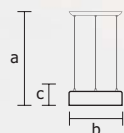

POJEDYNCZY ZWIS  
SINGLE DIP  
**FRIDAY Z1/COLD**

a = 75 mm  
b = 350 mm

a = 1100 mm  
b = 350 mm  
c = 95 mm

230V ~ 50Hz  
G9 x 3, MAX. 40W

IP20

www.faliko.com.pl

POJEDYNCZY ZWIS  
SINGLE DIP  
**FRIDAY Z1/HOT**

a = 1100 mm  
b = 350 mm  
c = 95 mm

a = 75 mm  
b = 350 mm

230V ~ 50Hz  
G9 x 3, MAX. 40W

IP20